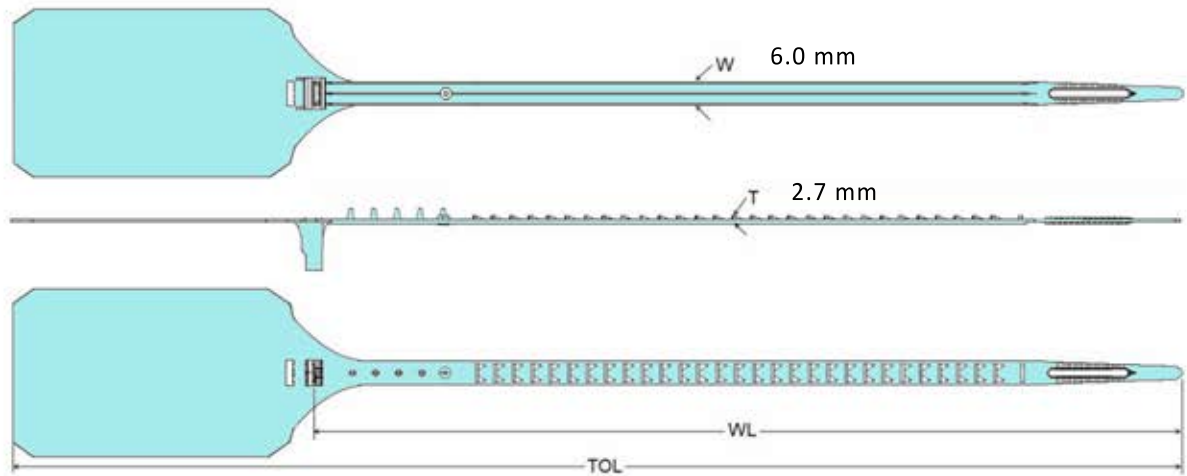

# Big Tag Seals

The Big Tag Seal has an extra large tag where users can add more information, dispatch label, signature

## Tag Size

110 x 58 mm (4.3 x 2.3 in)

## Working Length (WL)

300 mm (12") / 400 mm (16")

## Total Length (TOL)

415 mm (16.3") / 515 mm (20.3")