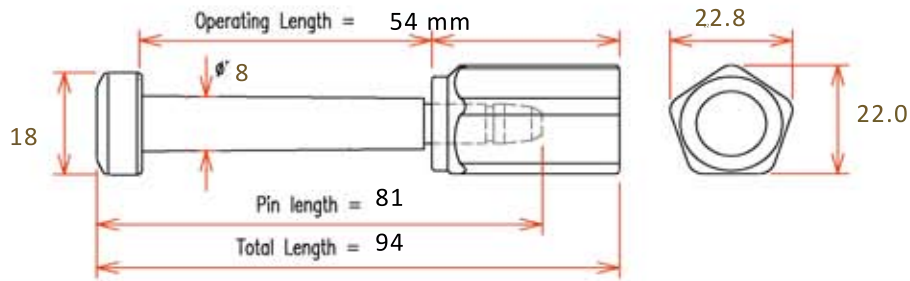

# EinLock Bolt Seal

**EinLock is ideal for container doors. It's pin is chromed to protect against corrosion.**

**Pin Diameter**  
8 mm

**Metal Pin Head Diameter**  
18 mm

**Average Pull Strength**  
>1000 Kg

**Packing**  
250 pcs/carton

**Carton Size**  
250 x 250 x 250 mm

**Carton Weight**  
13 kg